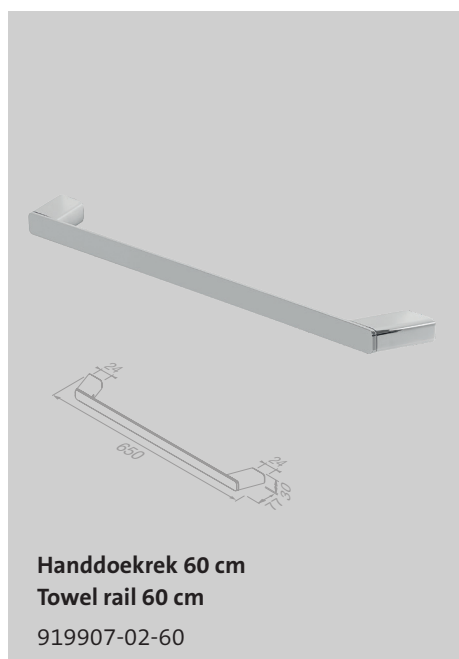

Reserveonderdelen

De reserveonderdelen van de Shift Chrome-serie zijn te vinden in het hoofdstuk 'Reserveonderdelen' op pagina 191.

Spare parts

Spare parts of the Shift Chrome collection can be found in the chapter 'Spare parts' on page 191.