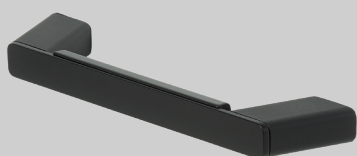

Badgreep 30 cm
Grab rail 30 cm

919906-06