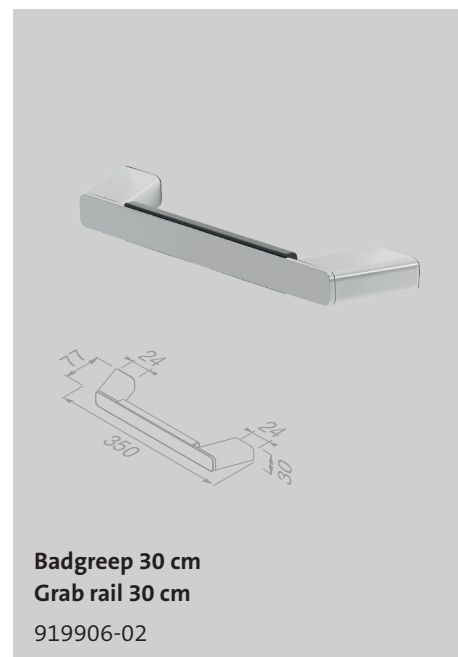

Reserveonderdelen

De reserveonderdelen van de Shift Chrome-serie zijn te vinden in het hoofdstuk 'Reserveonderdelen' op pagina 191.

Spare parts

Spare parts of the Shift Chrome collection can be found in the chapter 'Spare parts' on page 191.