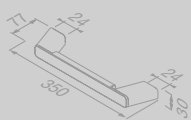

Badgreep 30 cm
Grab rail 30 cm

919906-06