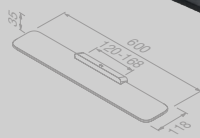

Planket 60 cm met matzwarte mar-
merlook
Bathroom shelf 60 cm with matt black
marble effect

919901-06-M6