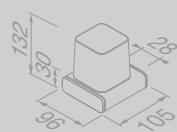

919912-06

200 ml

**Zeepdispenser 200 ml met gesatineerd glas**  
**Soap dispenser 200 ml with frosted glass**

919916-06

**Planket 60 cm met matzwarte mar-**  
**merlook**  
**Bathroom shelf 60 cm with matt black**  
**marble effect**